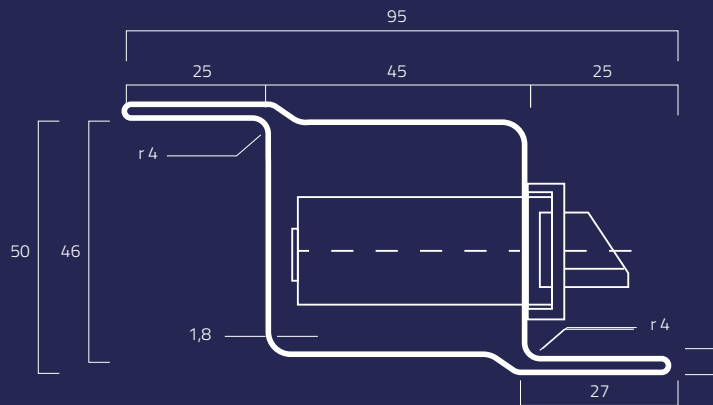

TUBOLARI PER SERRAMENTI spessore mm 1,5 - neri, decapati e zincati

Special shapes for windows and doors thickness mm 1,5 - black, pickled and galvanized

TS20L Kg/m 3,33

TS20T Kg/m 4,00

TS20Z Kg/m 4,00

TS20Z Kg/m 4,53