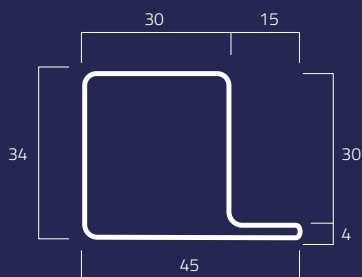

TUBOLARI PER SERRAMENTI spessore mm 1,5 - neri, decapati e zincati

Special shapes for windows and doors thickness mm 1,5 - black, pickled and galvanized

TS20L Kg/m 3,33

TS20T Kg/m 4,00

TS20Z Kg/m 4,00

TS20Z Kg/m 4,53