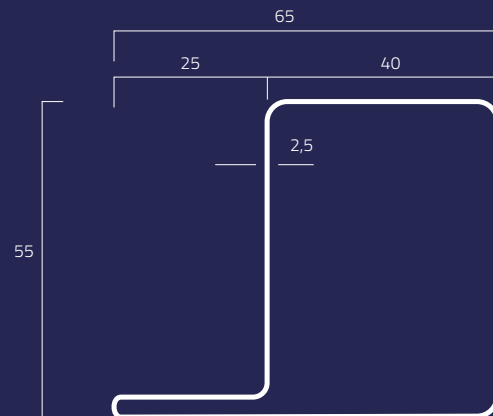

TUBOLARI PER SERRAMENTI spessore mm 1,5 - neri, decapati e zincati

Special shapes for windows and doors thickness mm 1,5 - black, pickled and galvanized

TS20L Kg/m 3,33

TS20T Kg/m 4,00

TS20Z Kg/m 4,00

TS20Z Kg/m 4,53