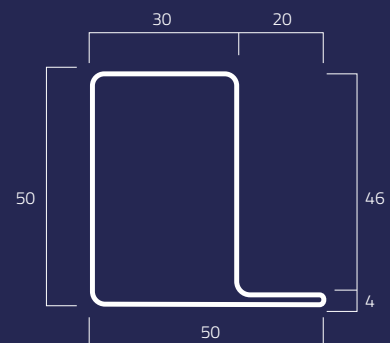

TUBOLARI PER SERRAMENTI spessore mm 1,5 - neri, decapati e zincati

Special shapes for windows and doors thickness mm 1,5 - black, pickled and galvanized

F24